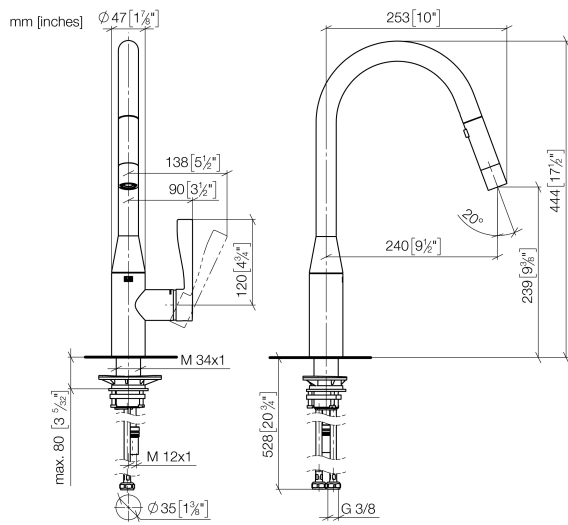

33 870 895

- 240mm projection
- pivotable spout 360°
- Optional swivel limiter available with swivel limiter set 12 821 970 90
- laminar and spray flow
- height of mixer 444 mm
- height up to laminar flow regulator 240 mm
- hole diameter 35 mm
- 1800 mm metal shower hose
- sprayface with anti-scaling system
- max. flow 10.4 l/min at 3 bar flow pressure
- lead-free
- This product can help a building meet the requirements of Green Building Rating Systems, e.g. LEED®, BREEAM®, DGNB

**Recommended miscellaneous**

**Swivel limitation set -** 12 821 970 90

**Recommended miscellaneous**

**Strainer waste with control handle - Chrome** 10 712 970-00

**Recommended miscellaneous**

**Dispenser without rosette - Chrome** 82 424 970-00

33 870 895

**Flow rate chart**

**Certificates**

Belgaqua\_21-027- 27\_3. LGA\_28657. GDV\_0400314.

33 870 895

Spare parts list

No.	Item Number	Name	Quantity used	Delivery time
1	90 12 11 148 00-00	shower	1	10
2	04 30 02 120 00-00	hose	1	10
3	90 28 22 302 00-00	spout	1	10
4	09 28 10 160 90	ring	1	2
5	09 28 10 162 90	ring	1	2
6	09 28 10 161 90	ring	1	2
7	90 15 05 064 00 90	cartridge	1	2
8	09 23 10 072 90	nut	1	60
9	09 14 10 190 90	seal	1	2
10	09 28 30 030-00	cover	1	10
11	09 20 89 020-00	handle	1	10
12	90 31 11 063 00 90	pin	1	2
13	90 31 20 087 00-00	plug	1	10
14	04 30 04 101 00 90	hose	2	2
15	04 28 20 067 00 90	pipe	1	2
16	04 30 11 040 00 90	fixing set	1	2
17	09 20 93 056 90	insert	1	2
18	90 24 03 253 00 90	adaptor	1	2
19	09 30 03 038 90	hose	1	2
20	04 21 50 010 00 90	accessories	1	2
21	90 30 09 031 00 90	key	1	2